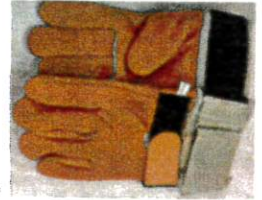

| | | | |
|-------------|---|---------|------|
| KVPLCK3011L | MEDIUM WEIGHT YELLOW KEVLAR GLOVE W/DOTS BOTH SIDES, LG, LEVEL 3 | \$ 2.05 | 9 PR |
|-------------|---|---------|------|

| | | | |
|-----------|-----------------------------------|---------|-------|
| 1901-M-EA | ANTI-VIB GLOVE FULL FINGER SZ MED | \$ 1.25 | 10 PR |
|-----------|-----------------------------------|---------|-------|

| | | | |
|----------|--|---------|------|
| 2152TW-L | A GRADE PIGSKIN PALM, BLUE STRETCH BACK, VELCRO CLOSURE, MECHANICS, LARGE THINSULATE, WATERPROOF | \$ 9.00 | 4 PR |
|----------|--|---------|------|